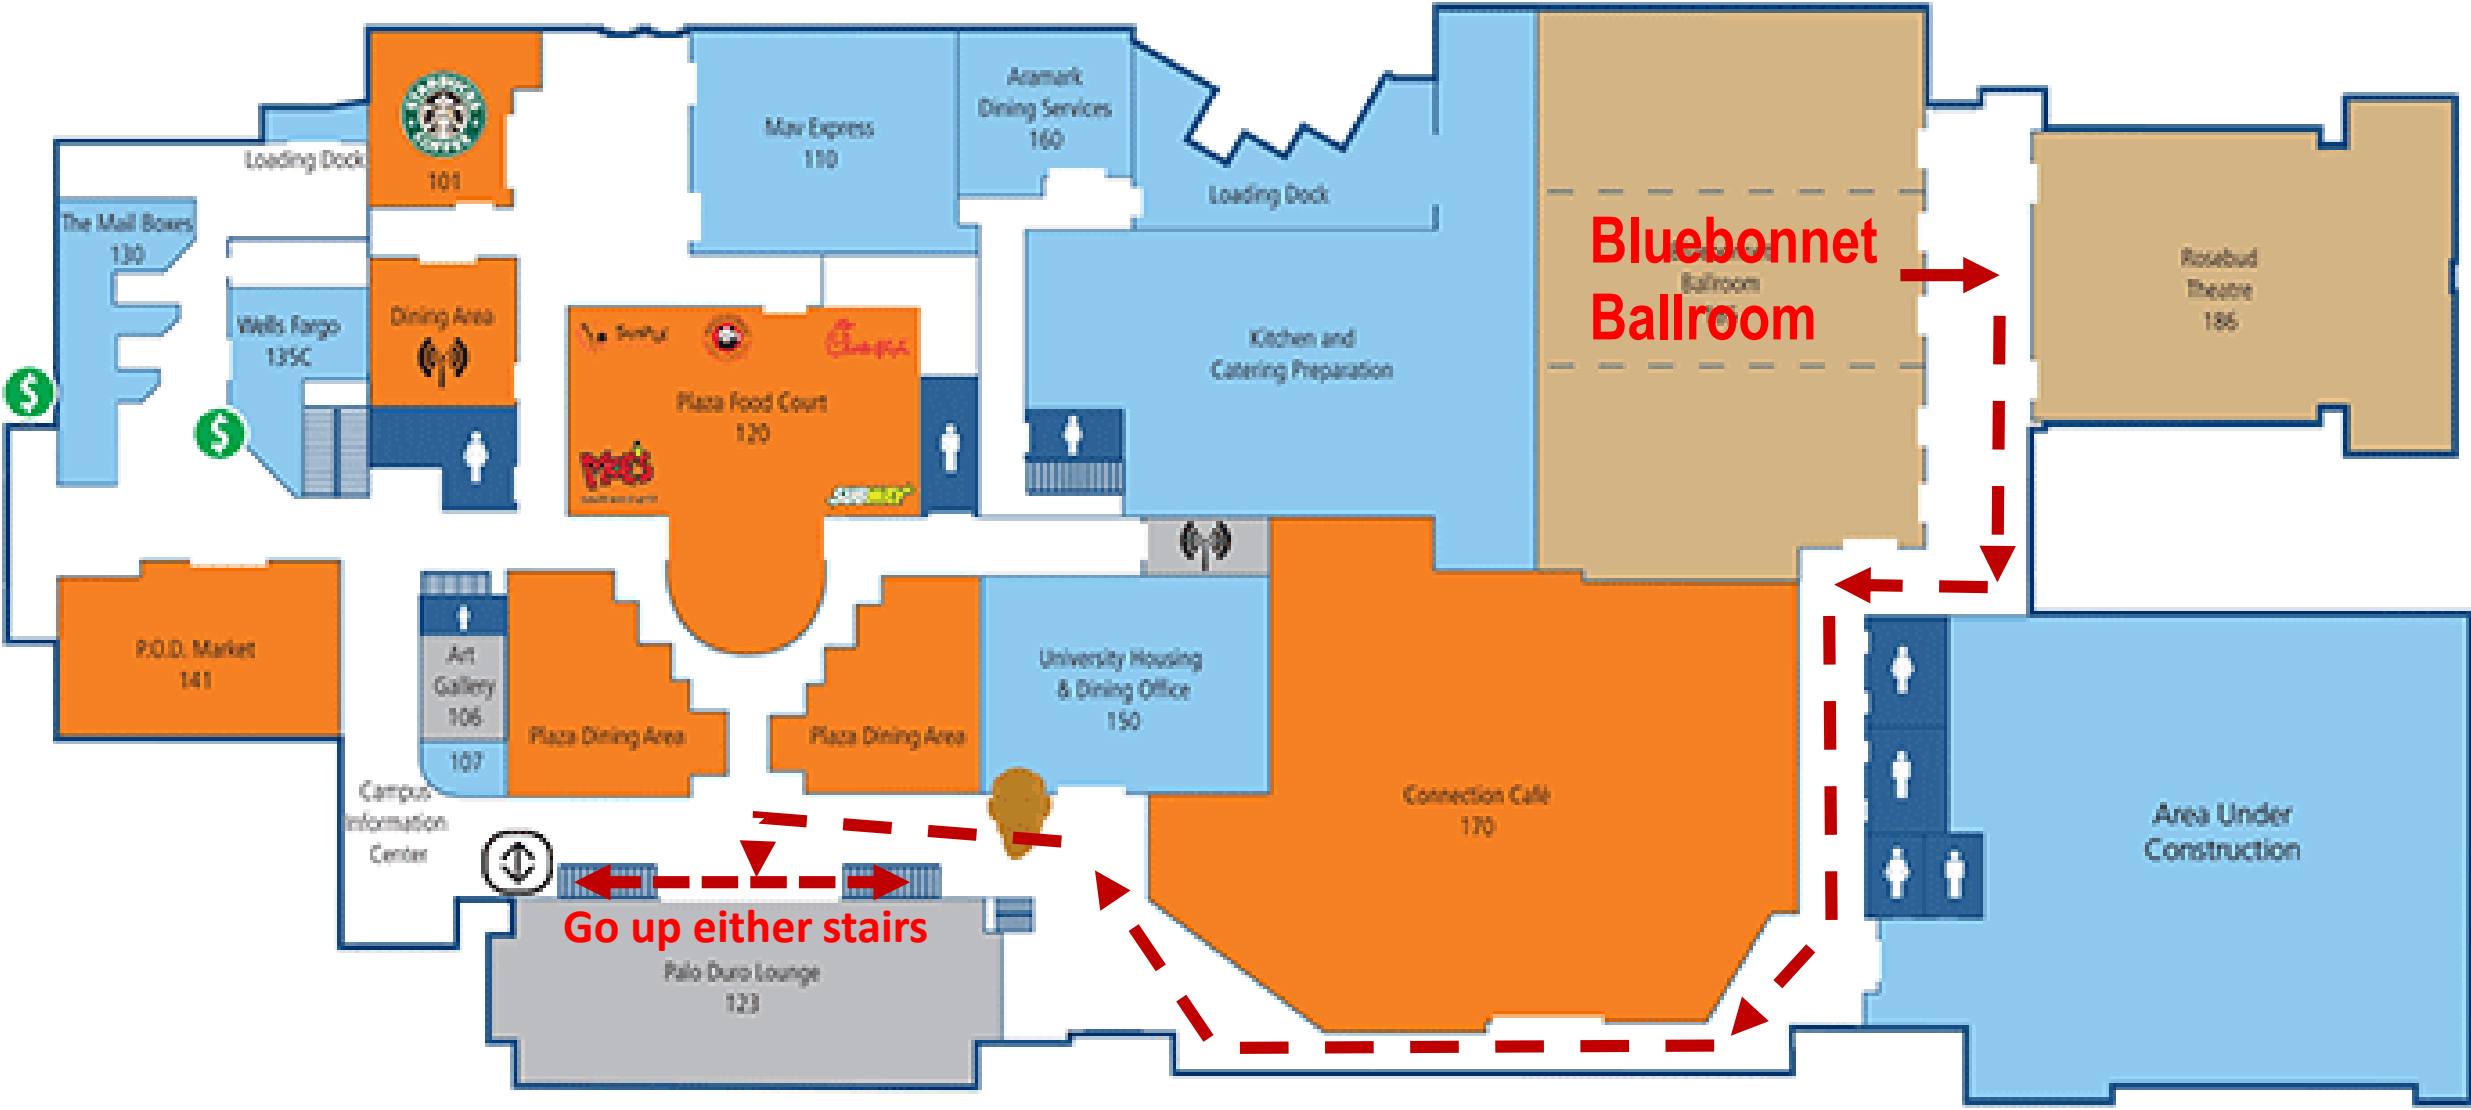

Guidance for Matchmaking Event

SAME Fort Worth Post Industry Day

June 12, 2019

From Bluebonnet Ballroom to Matchmaking Area on 2nd Floor

Red River/Concha Rooms on 2nd Floor

Red River Room

Concha Room

AFCEC
Tom Brown

EXIT

ENTRANCE