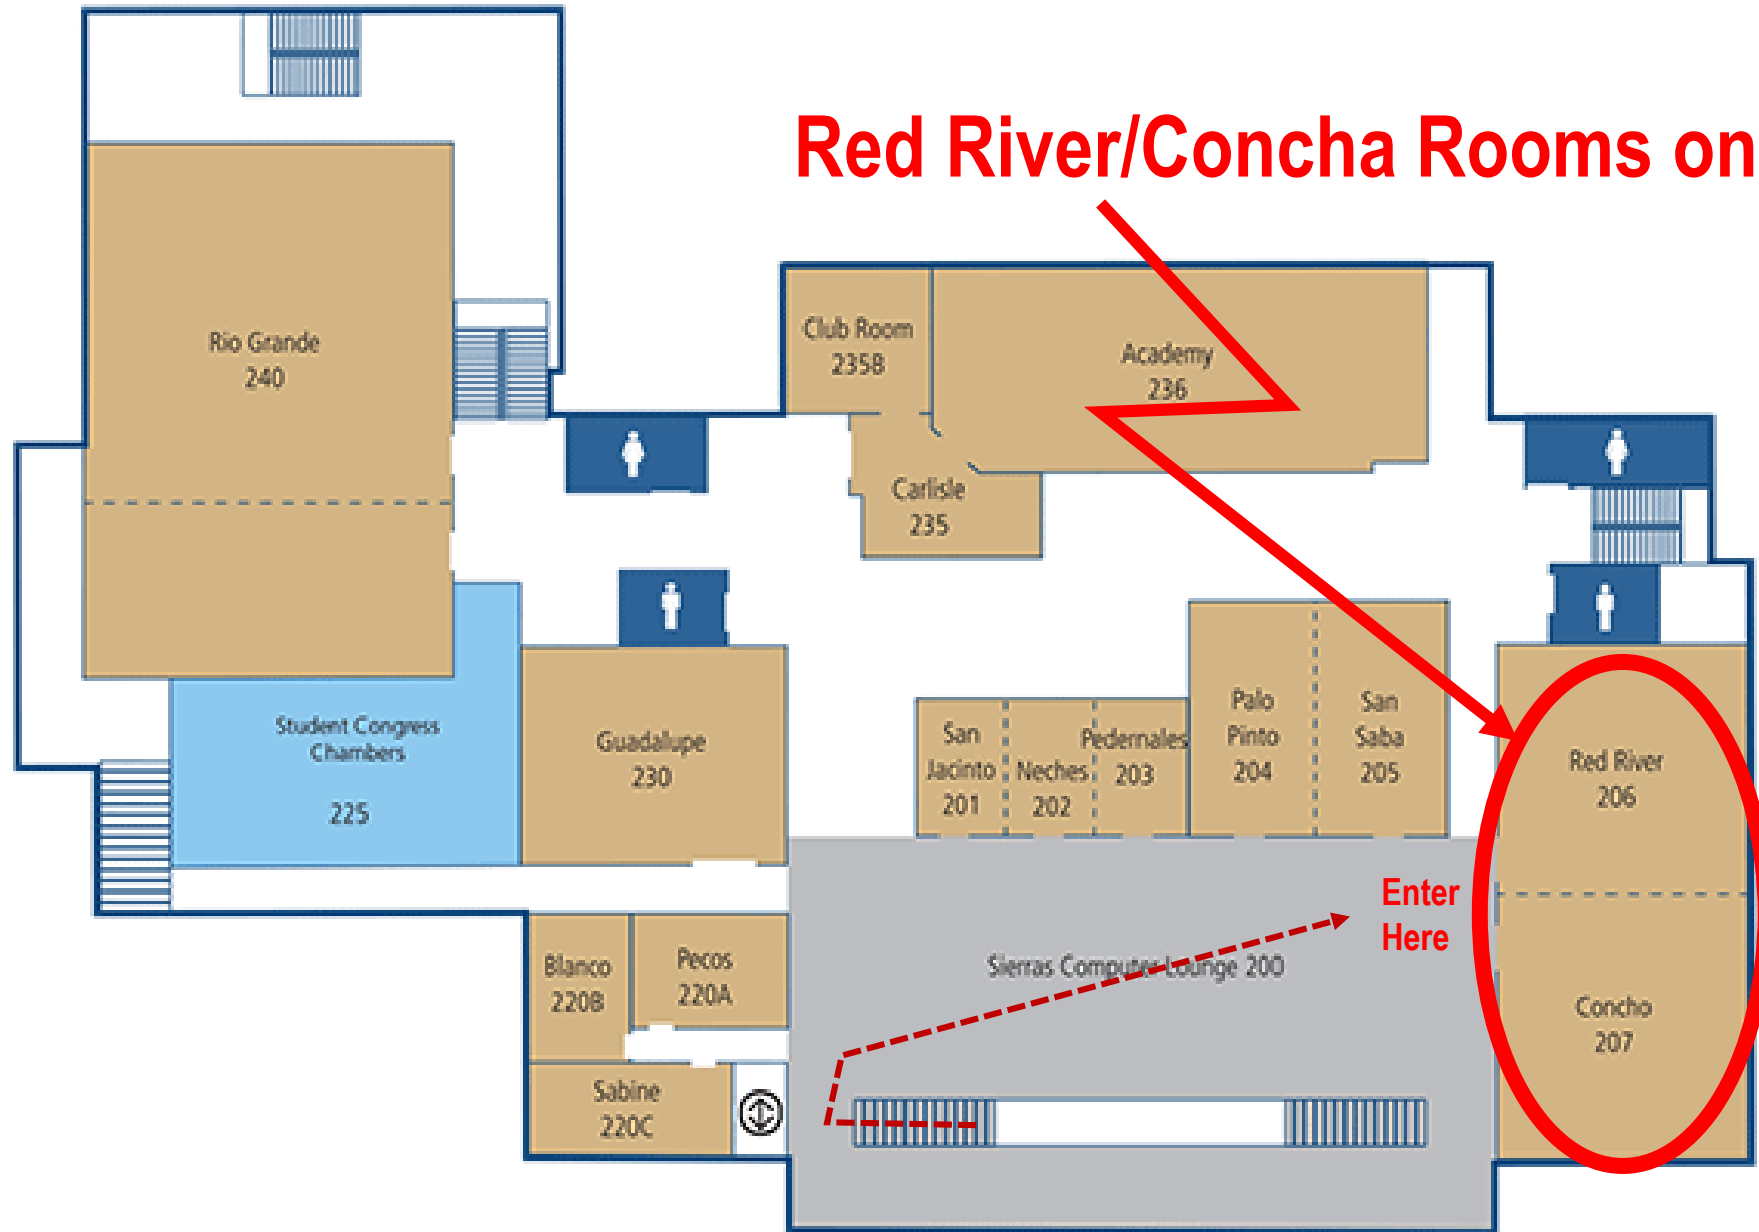

Guidance for Matchmaking Event

SAME Fort Worth Post Industry Day

June 12, 2019

From Bluebonnet Ballroom to Matchmaking Area on 2nd Floor

Red River/Concha Rooms on 2nd Floor

Red River Room

Concha Room

AFCEC
Tom Brown

EXIT

ENTRANCE